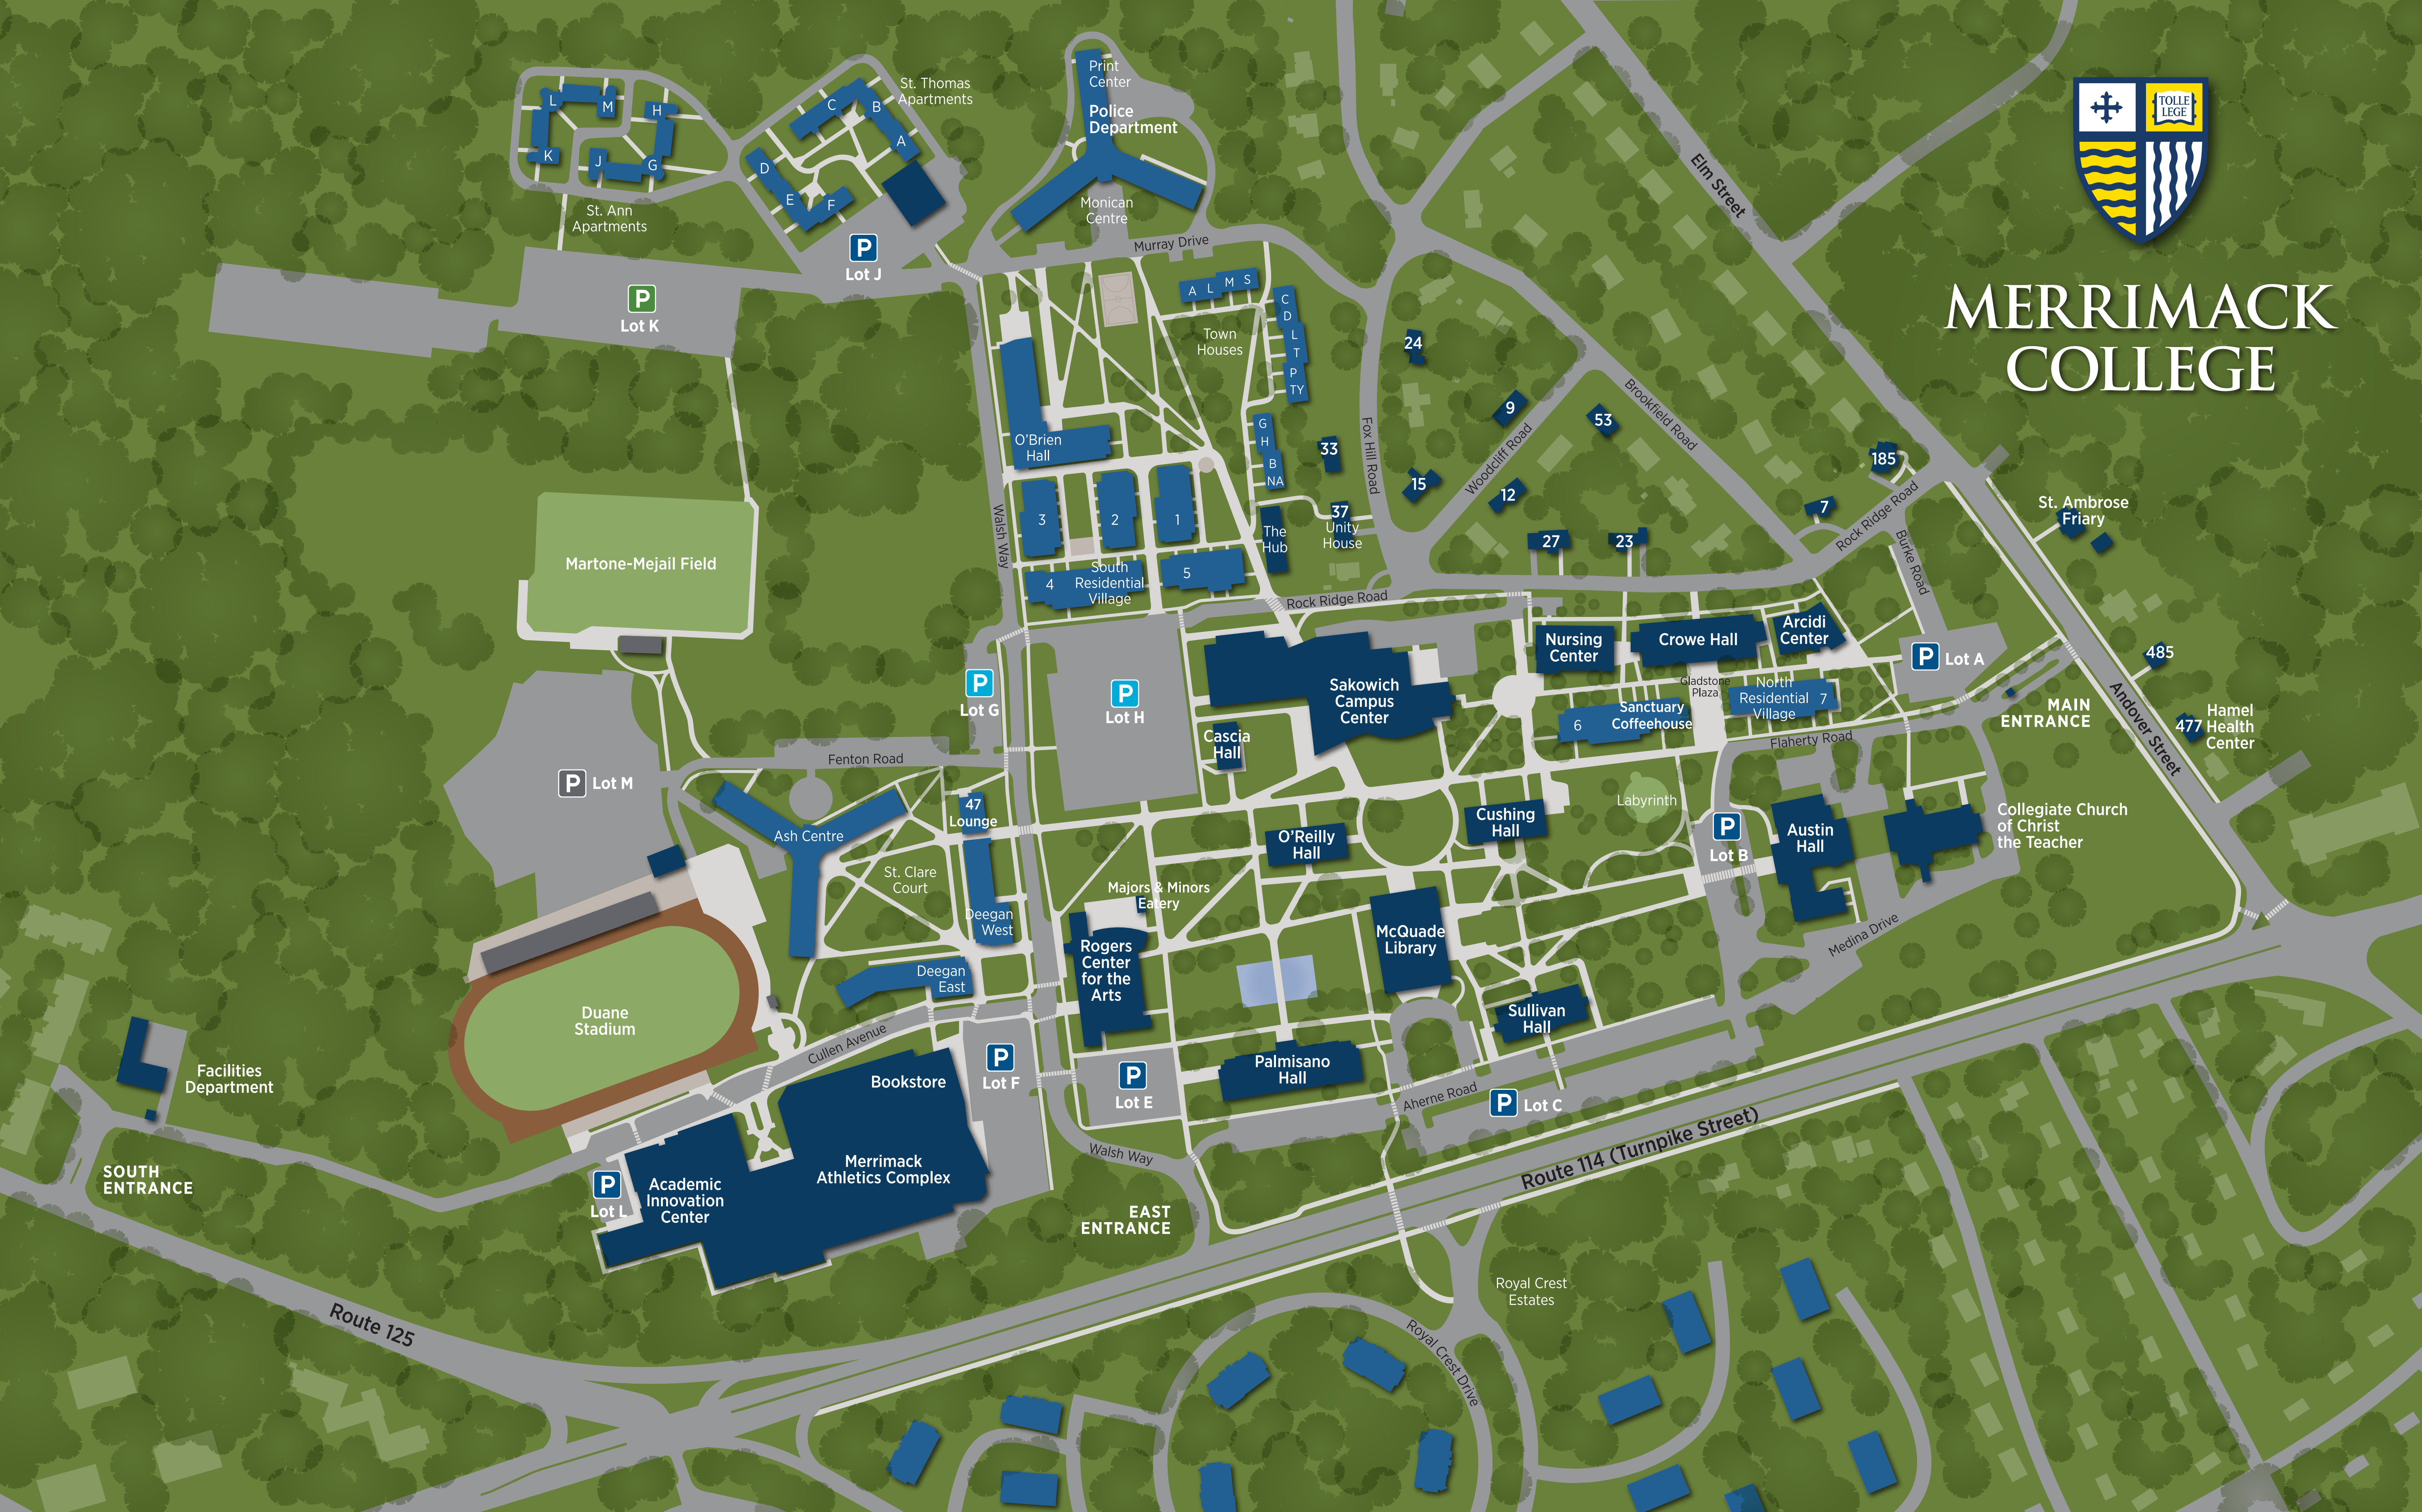

# MERRIMACK COLLEGE

SOUTH ENTRANCE

MAIN ENTRANCE

EAST ENTRANCE

Route 125

Route 114 (Turnpike Street)

Academic Innovation Center

Bookstore

Duane Stadium

Palmisano Hall

McQuade Library

Rogers Center for the Arts

Austin Hall

O'Reilly Hall

Cushing Hall

Cascia Hall

Sakowich Campus Center

Crowe Hall

Nursing Center

Arcidi Center

O'Brien Hall

South Residential Village

Town Houses

Police Department

Monican Centre

St. Thomas Apartments

St. Ann Apartments

Martone-Mejail Field

St. Ambrose Friary

Hamel Health Center

Collegiate Church of Christ the Teacher

Facilities Department